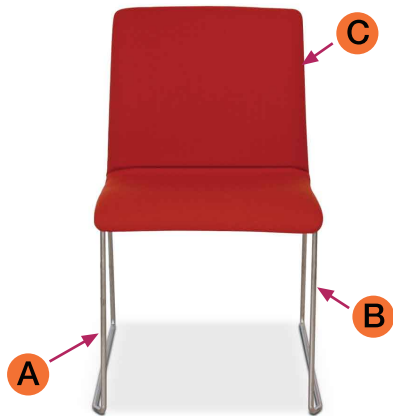

PLYHI

Design:2009

Application

Break out

Visitors

Training

PLYHI

- A - High tensile rod frame
- B - Water fall front edge
- C - Fully upholstered back

PLYHI Chair

Dimensions Overall: 47cm W x 56cm D
Seat : 47cm W x 39cm D
Seat Height: 48cm
Back: 47cm W x 40cm H
Com: 1.0mtr

- Plywood is made from plantation timber
- Foam is CFC free and recyclable